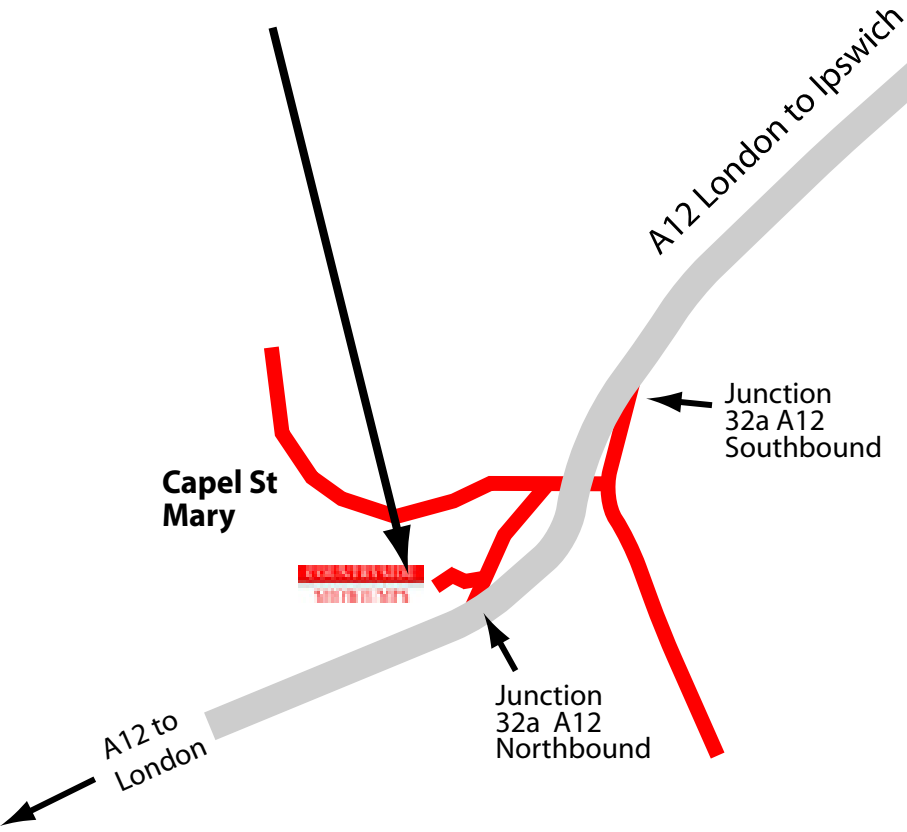

COUNTRYSIDE SHOWJUMPS

Countryside Showjumps, Capel Grove,
Capel St Mary, Ipswich, Suffolk, IP9 2JS.

Tel: 01473 314230

Email: sales@countryside-sj.co.uk

Web: <http://www.countryside-sj.co.uk>