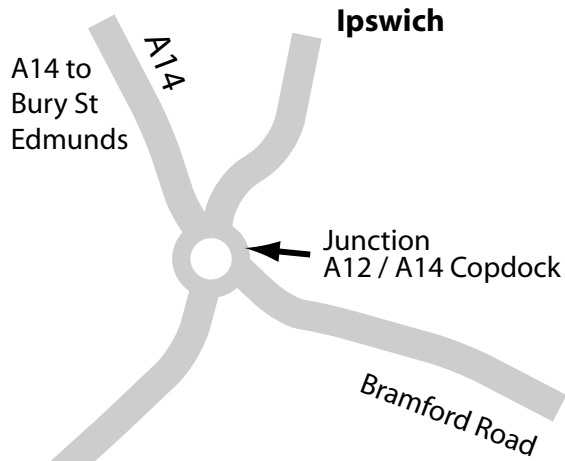

COUNTRYSIDE SHOWJUMPS

Countryside Showjumps, Capel Grove,
Capel St Mary, Ipswich, Suffolk, IP9 2JS.

Tel: 01473 314230

Email: sales@countryside-sj.co.uk

Web: <http://www.countryside-sj.co.uk>